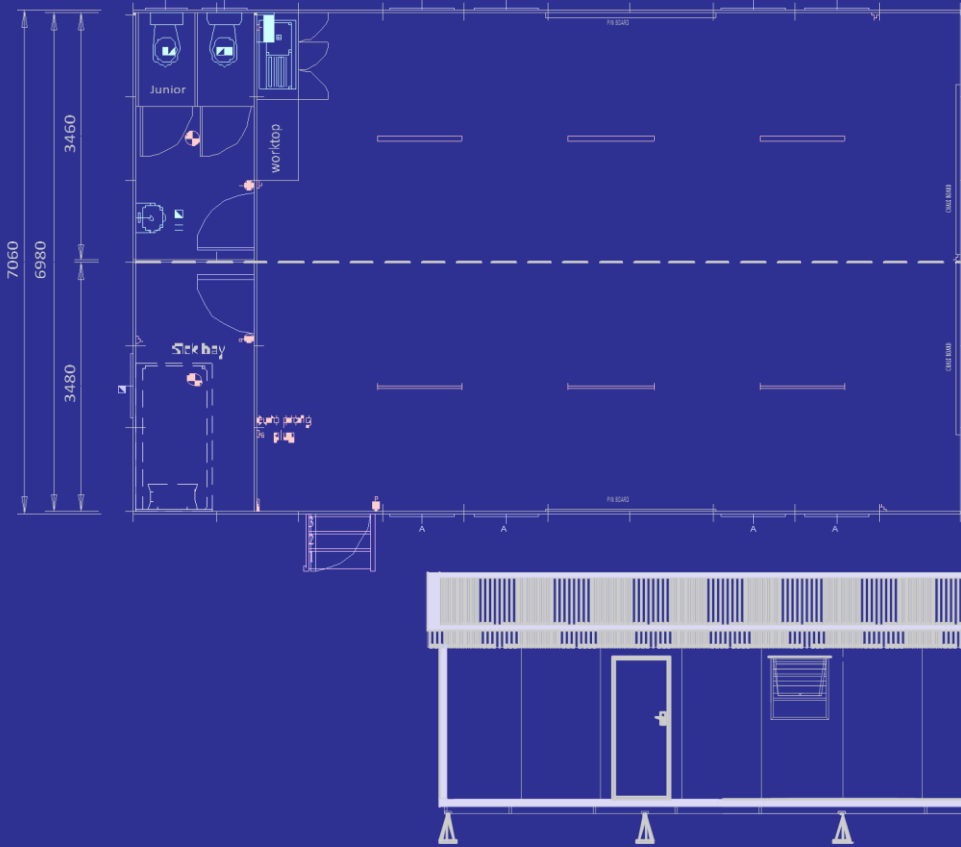

Classroom (7m x 7m)

FRONT ELEVATION

R219,999.00 Excluding Vat (Ex-Works) Johannesburg

Classroom (8m x 7m)

FRONT ELEVATION

R249,999.00 Excluding Vat (Ex-Works) Johannesburg

Prices subject to Kwikspace Standard Terms and Conditions, Discount on volumes can be agreed

Grade R Classroom Unit (12m x 7m)

R379,999.00 Excluding Vat (Ex-Works) Johannesburg

Social Distancing Classroom (15m x 7m)

R499,999.00 Excluding Vat (Ex-Works) Johannesburg