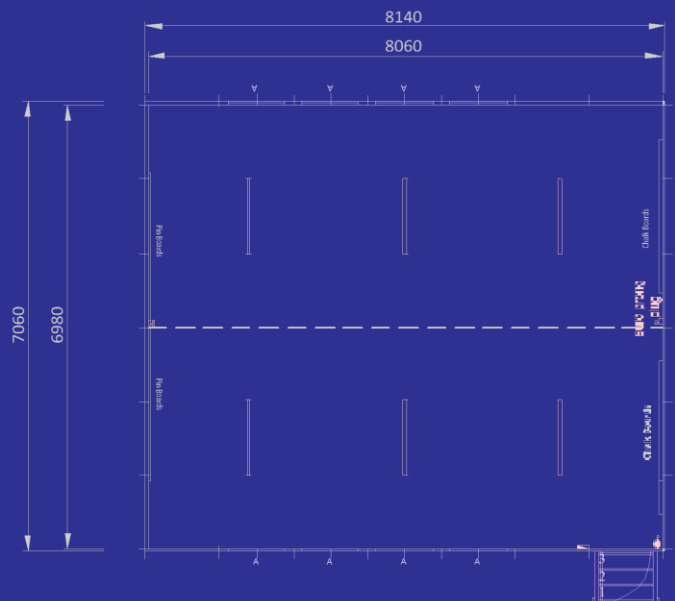

Classroom (7m x 7m)

FRONT ELEVATION

R219,999.00 Excluding Vat (Ex-Works) Johannesburg

Classroom (8m x 7m)

FRONT ELEVATION

R249,999.00 Excluding Vat (Ex-Works) Johannesburg

Prices subject to Kwikspace Standard Terms and Conditions, Discount on volumes can be agreed

Grade R Classroom Unit (12m x 7m)

R379,999.00 Excluding Vat (Ex-Works) Johannesburg

Social Distancing Classroom (15m x 7m)

R499,999.00 Excluding Vat (Ex-Works) Johannesburg