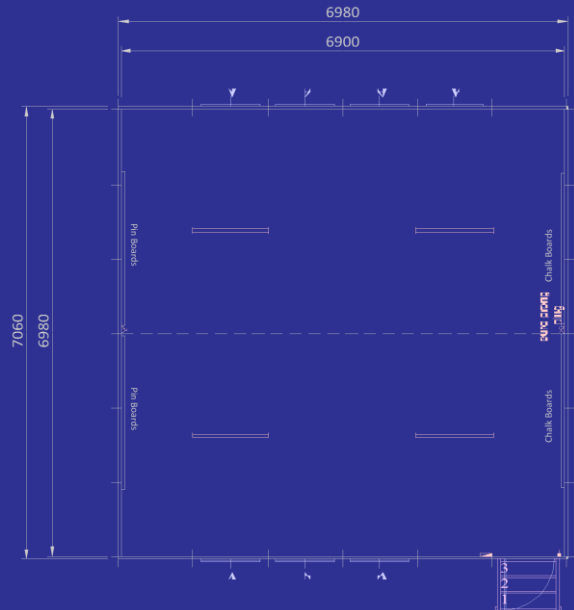

Classroom (7m x 7m)

FRONT ELEVATION

R219,999.00 Excluding Vat (Ex-Works) Johannesburg

Classroom (8m x 7m)

FRONT ELEVATION

R249,999.00 Excluding Vat (Ex-Works) Johannesburg

Prices subject to Kwikspace Standard Terms and Conditions, Discount on volumes can be agreed

Grade R Classroom Unit (12m x 7m)

R379,999.00 Excluding Vat (Ex-Works) Johannesburg

Social Distancing Classroom (15m x 7m)

R499,999.00 Excluding Vat (Ex-Works) Johannesburg