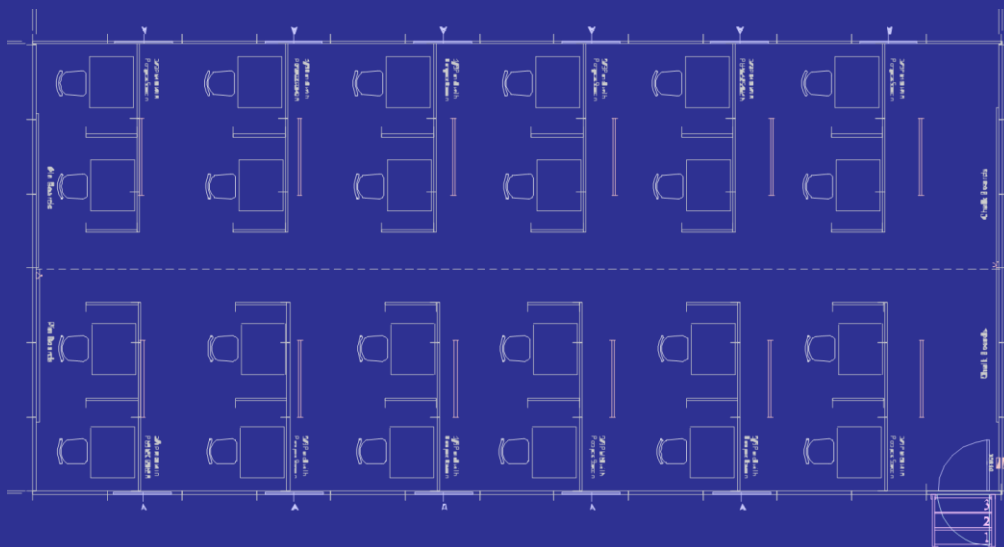

Classroom (7m x 7m)

FRONT ELEVATION

R219,999.00 Excluding Vat (Ex-Works) Johannesburg

Classroom (8m x 7m)

FRONT ELEVATION

R249,999.00 Excluding Vat (Ex-Works) Johannesburg

Prices subject to Kwikspace Standard Terms and Conditions, Discount on volumes can be agreed

Grade R Classroom Unit (12m x 7m)

R379,999.00 Excluding Vat (Ex-Works) Johannesburg

Social Distancing Classroom (15m x 7m)

R499,999.00 Excluding Vat (Ex-Works) Johannesburg