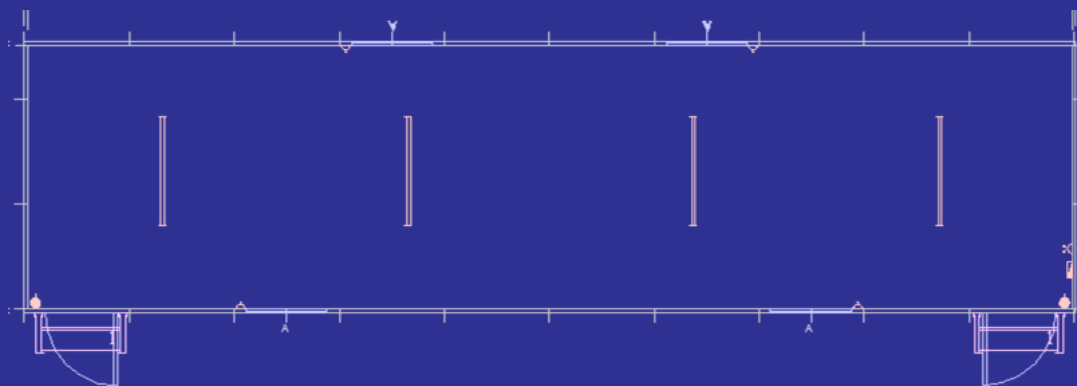

Single Office Large Unit (12m x 3m)

R149,999.00 Excluding Vat (Ex-Works) Johannesburg