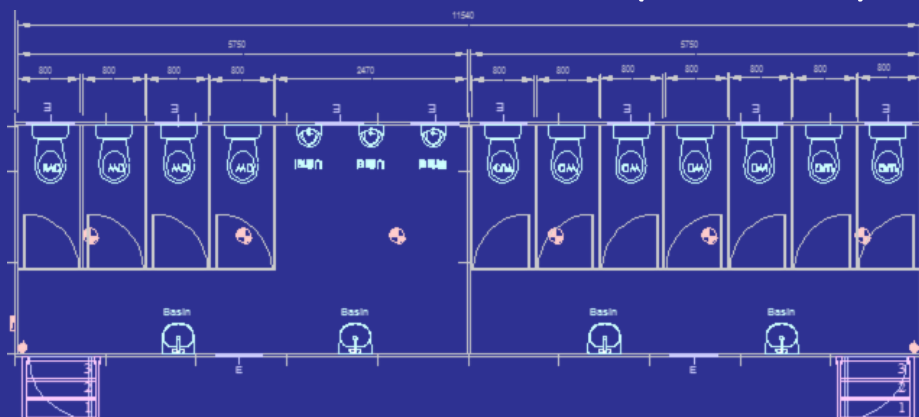

Male & Female Ablution Unit (12m x 3m)

R259,999.00 Excluding Vat (Ex-Works) Johannesburg