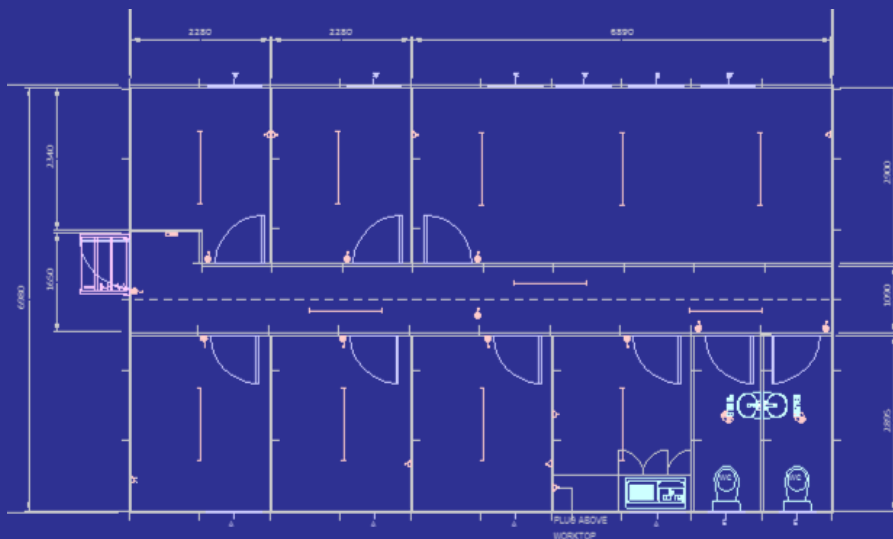

Admin Office Unit (12m x 7m)

R399,999.00 Excluding Vat (Ex-Works) Johannesburg