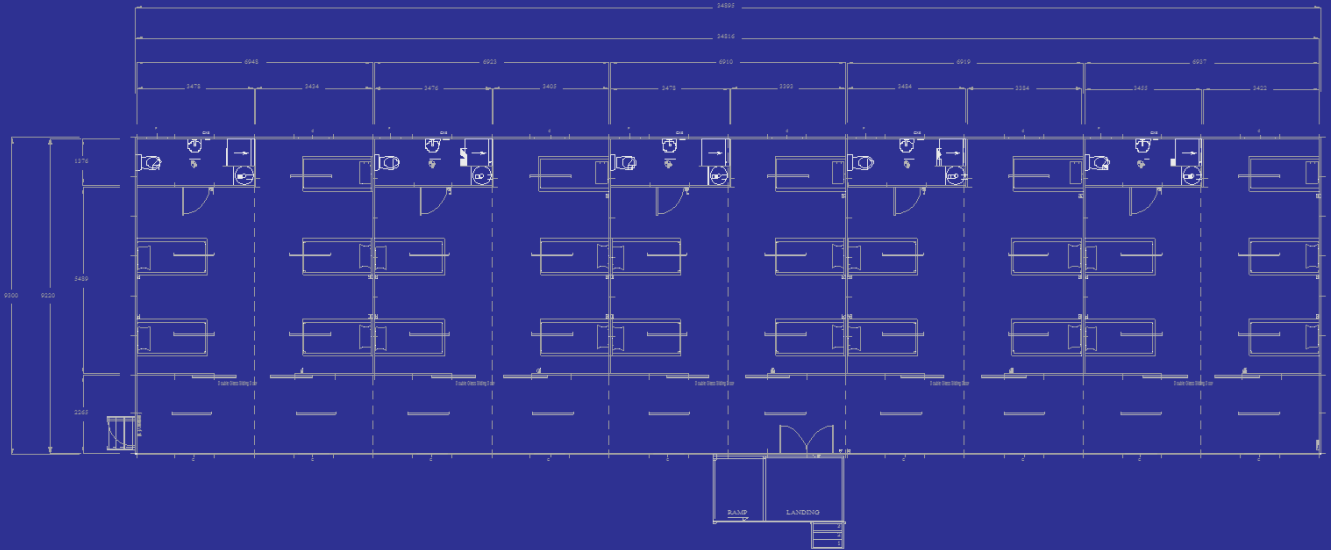

## 25 Man Isolation Ward (34m x 9m)

**R1,999,999.00** Excluding Vat (Ex-Works) Johannesburg