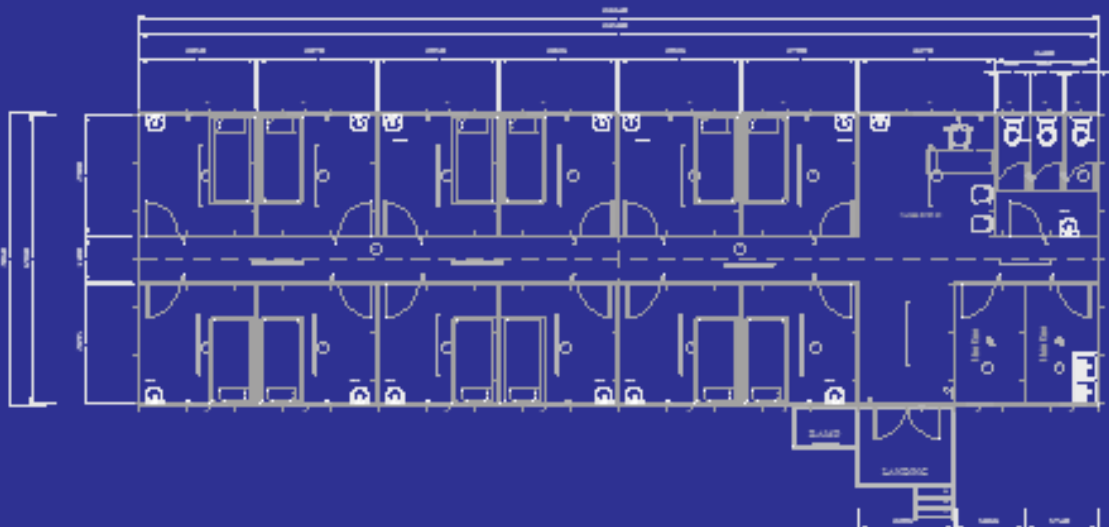

## 12 Man Quarantine Ward (23m x 7m)

**R924,999.00** Excluding Vat (Ex-Works) Johannesburg

Prices subject to Kwikspace Standard Terms and Conditions, Discount on volumes can be agreed