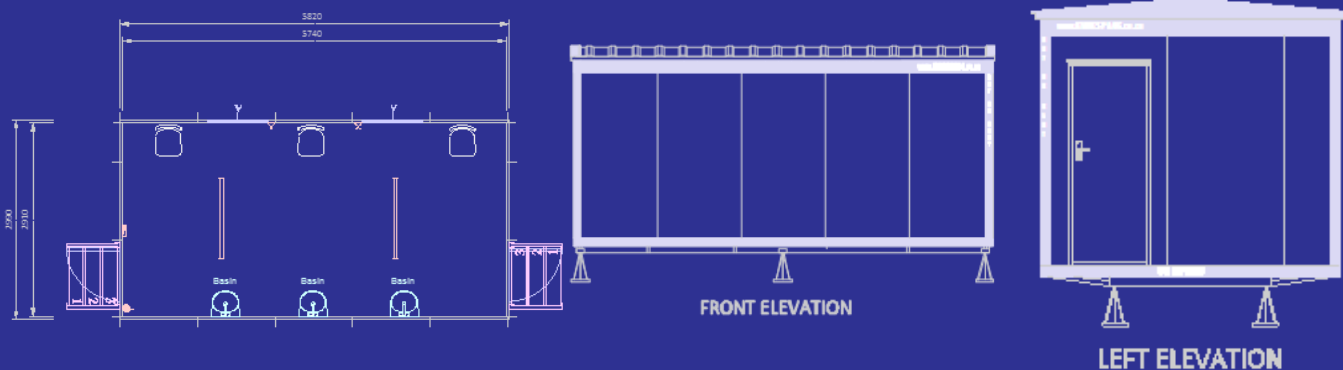

Testing Station Unit (6m x 3m)

R102,999.00 Excluding Vat (Ex-Works) Johannesburg