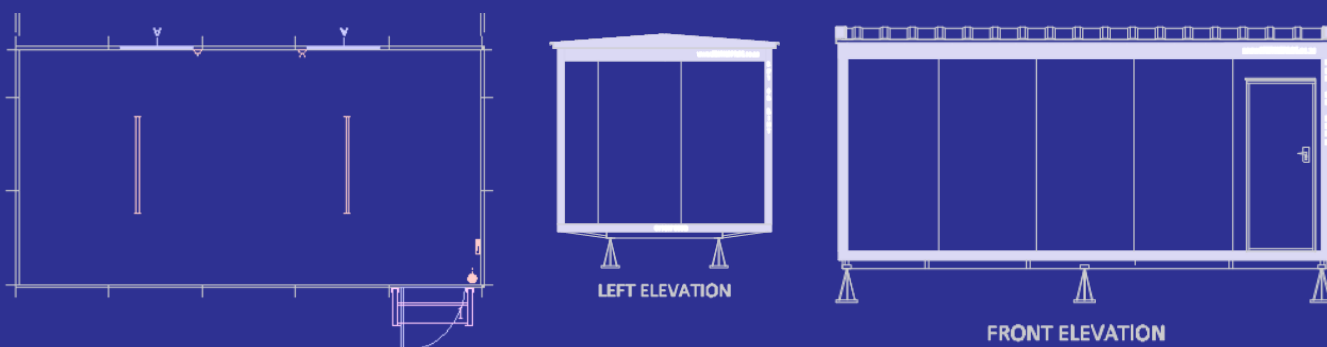

Single Office Small (6m x 3m)

R85,999.00 Excluding Vat (Ex-Works) Johannesburg