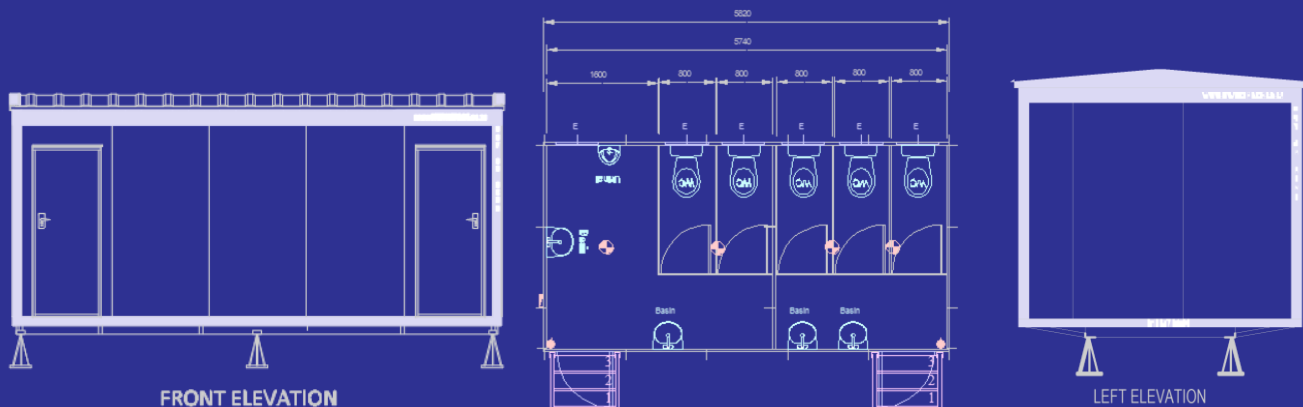

## Male & Female Ablution (6m x 3m)

**R155,999.00** Excluding Vat (Ex-Works) Johannesburg