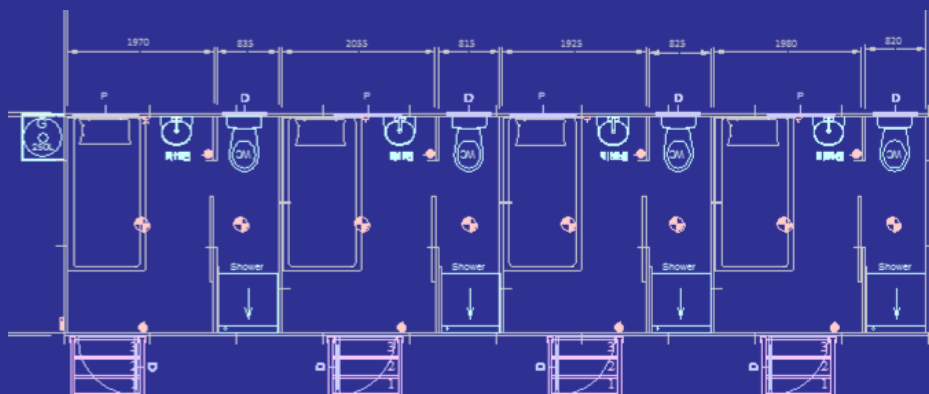

4 Man Quarantine Unit (12m x 3m)

R299,999.00 Excluding Vat (Ex-Works) Johannesburg