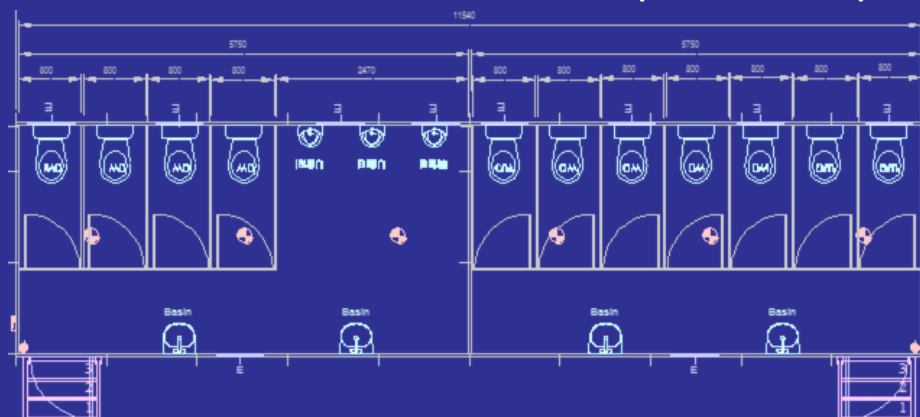

Testing Station Unit (6m x 3m)

R119,999.00 Excluding Vat (Ex-Works) Johannesburg

4 Man Quarantine Unit (12m x 3m)

R349,999.00 Excluding Vat (Ex-Works) Johannesburg

Male & Female Ablution (6m x 3m)

R179,999.00 Excluding Vat (Ex-Works) Johannesburg

Male & Female Ablution Unit (12m x 3m)

R299,999.00 Excluding Vat (Ex-Works) Johannesburg

Admin Office Unit (12m x 7m)

R499,999.00 Excluding Vat (Ex-Works) Johannesburg

Single Office Small (6m x 3m)

R99,999.00 Excluding Vat (Ex-Works) Johannesburg