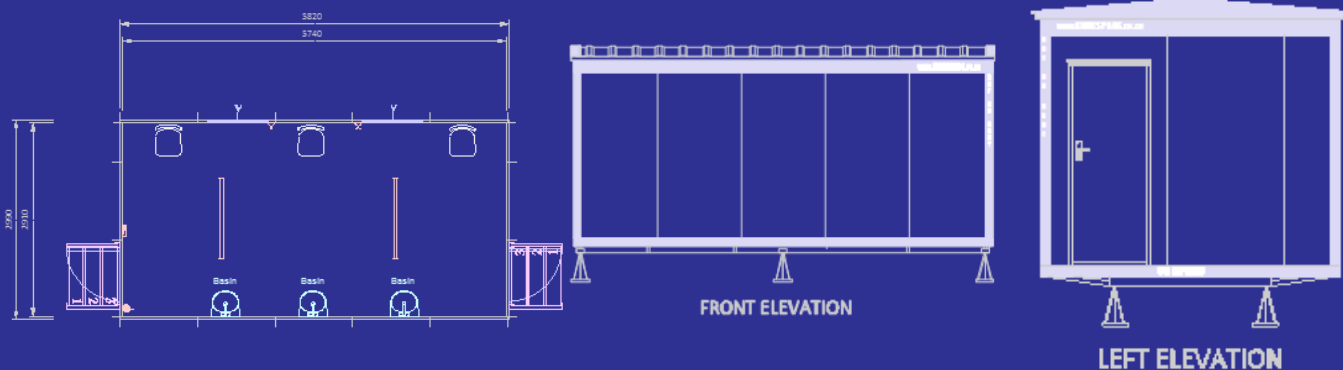

25 Man Isolation Ward (34m x 9m)

R2,199,999.00 Excluding Vat (Ex-Works) Johannesburg

12 Man Quarantine Ward (23m x 7m)

R1,099,999.00 Excluding Vat (Ex-Works) Johannesburg

Prices subject to Kwikspace Standard Terms and Conditions, Discount on volumes can be agreed

Testing Station Unit (6m x 3m)

R119,999.00 Excluding Vat (Ex-Works) Johannesburg

4 Man Quarantine Unit (12m x 3m)

R349,999.00 Excluding Vat (Ex-Works) Johannesburg

Male & Female Ablution (6m x 3m)

R179,999.00 Excluding Vat (Ex-Works) Johannesburg

Male & Female Ablution Unit (12m x 3m)

R299,999.00 Excluding Vat (Ex-Works) Johannesburg

Admin Office Unit (12m x 7m)

R499,999.00 Excluding Vat (Ex-Works) Johannesburg

Single Office Small (6m x 3m)

R99,999.00 Excluding Vat (Ex-Works) Johannesburg