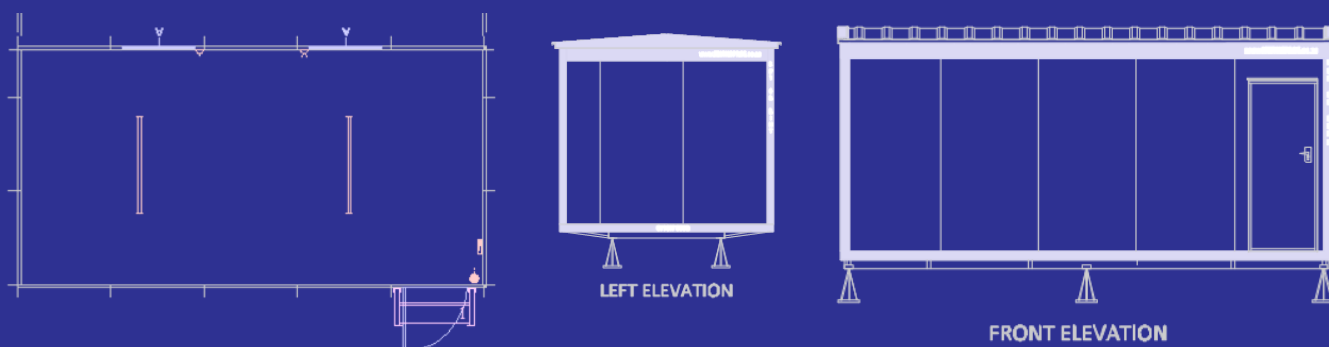

Male & Female Ablution Unit (12m x 3m)

R299,999.00 Excluding Vat (Ex-Works) Johannesburg

Admin Office Unit (12m x 7m)

R499,999.00 Excluding Vat (Ex-Works) Johannesburg

Single Office Small (6m x 3m)

R99,999.00 Excluding Vat (Ex-Works) Johannesburg