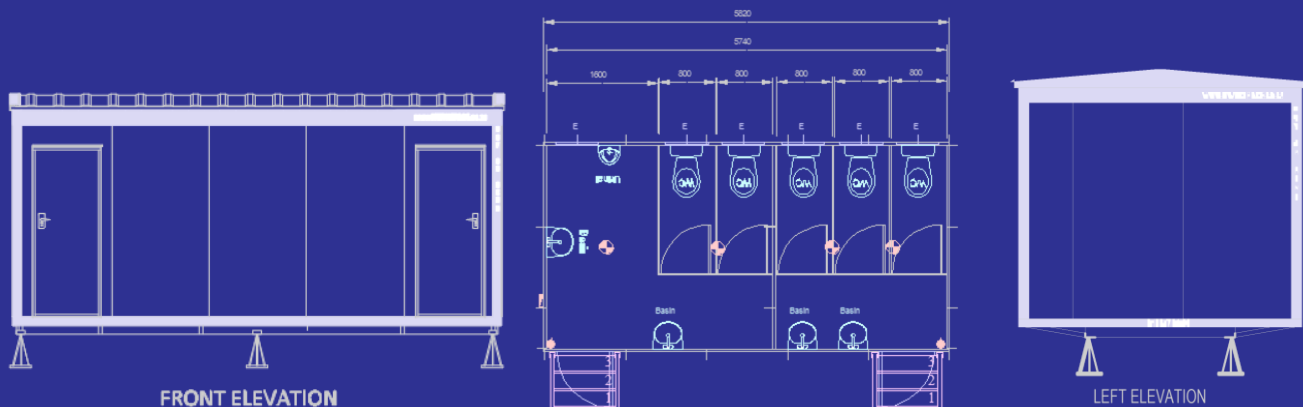

Male & Female Ablution (6m x 3m)

R179,999.00 Excluding Vat (Ex-Works) Johannesburg