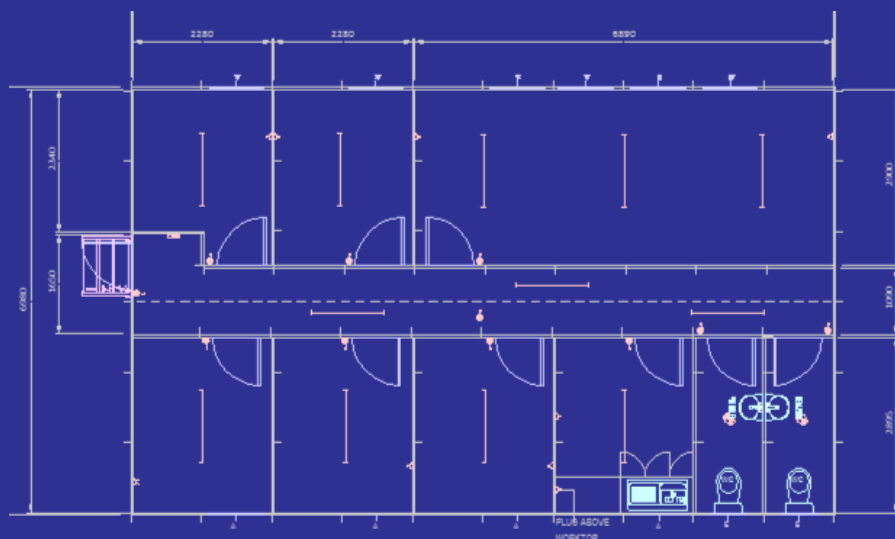

Testing Station Unit (6m x 3m)

R119,999.00 Excluding Vat (Ex-Works) Johannesburg

4 Man Quarantine Unit (12m x 3m)

R349,999.00 Excluding Vat (Ex-Works) Johannesburg

Male & Female Ablution (6m x 3m)

R179,999.00 Excluding Vat (Ex-Works) Johannesburg

Male & Female Ablution Unit (12m x 3m)

R299,999.00 Excluding Vat (Ex-Works) Johannesburg

Admin Office Unit (12m x 7m)

R499,999.00 Excluding Vat (Ex-Works) Johannesburg

Single Office Small (6m x 3m)

R99,999.00 Excluding Vat (Ex-Works) Johannesburg