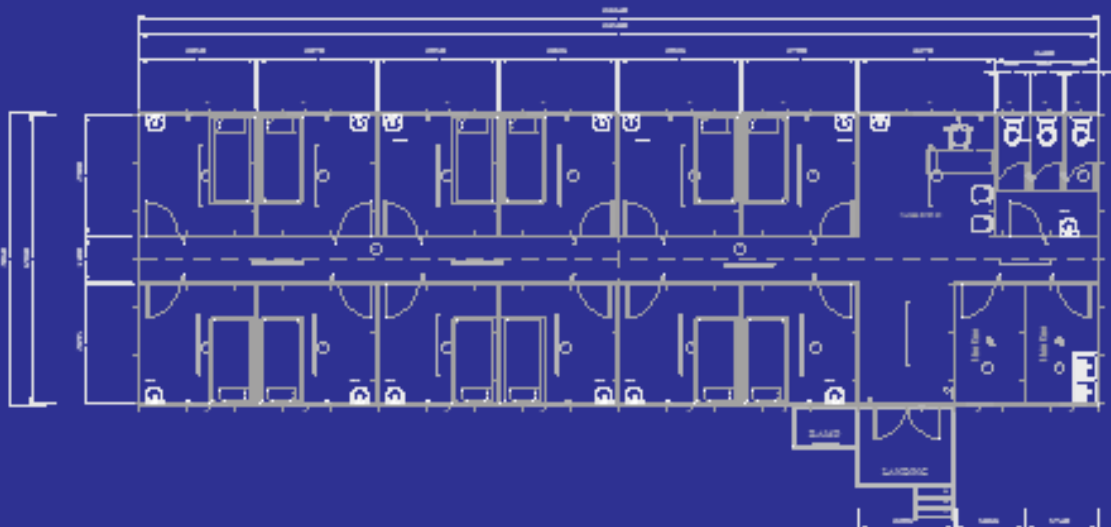

25 Man Isolation Ward (34m x 9m)

R2,199,999.00 Excluding Vat (Ex-Works) Johannesburg

12 Man Quarantine Ward (23m x 7m)

R1,099,999.00 Excluding Vat (Ex-Works) Johannesburg

Prices subject to Kwikspace Standard Terms and Conditions, Discount on volumes can be agreed

Testing Station Unit (6m x 3m)

R119,999.00 Excluding Vat (Ex-Works) Johannesburg

4 Man Quarantine Unit (12m x 3m)

R349,999.00 Excluding Vat (Ex-Works) Johannesburg

Male & Female Ablution (6m x 3m)

R179,999.00 Excluding Vat (Ex-Works) Johannesburg

Male & Female Ablution Unit (12m x 3m)

R299,999.00 Excluding Vat (Ex-Works) Johannesburg

Admin Office Unit (12m x 7m)

R499,999.00 Excluding Vat (Ex-Works) Johannesburg

Single Office Small (6m x 3m)

R99,999.00 Excluding Vat (Ex-Works) Johannesburg