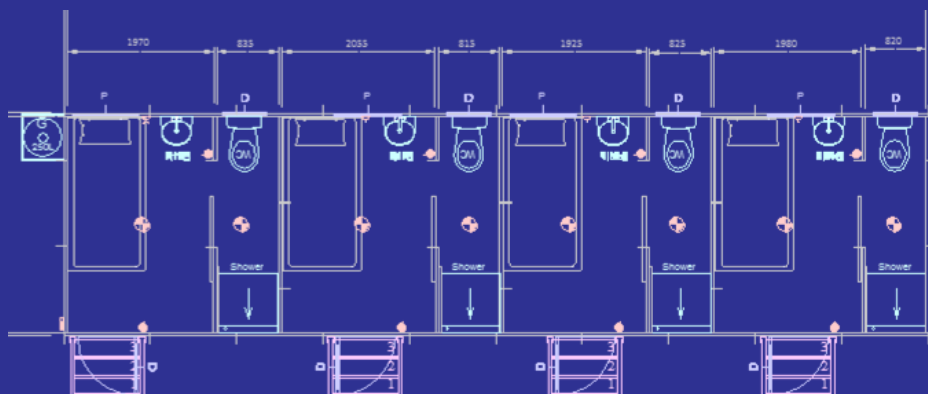

25 Man Isolation Ward (34m x 9m)

R2,199,999.00 Excluding Vat (Ex-Works) Johannesburg

12 Man Quarantine Ward (23m x 7m)

R1,099,999.00 Excluding Vat (Ex-Works) Johannesburg

Prices subject to Kwikspace Standard Terms and Conditions, Discount on volumes can be agreed

Testing Station Unit (6m x 3m)

R119,999.00 Excluding Vat (Ex-Works) Johannesburg

4 Man Quarantine Unit (12m x 3m)

R349,999.00 Excluding Vat (Ex-Works) Johannesburg

Male & Female Ablution (6m x 3m)

R179,999.00 Excluding Vat (Ex-Works) Johannesburg

Male & Female Ablution Unit (12m x 3m)

R299,999.00 Excluding Vat (Ex-Works) Johannesburg

Admin Office Unit (12m x 7m)

R499,999.00 Excluding Vat (Ex-Works) Johannesburg

Single Office Small (6m x 3m)

R99,999.00 Excluding Vat (Ex-Works) Johannesburg