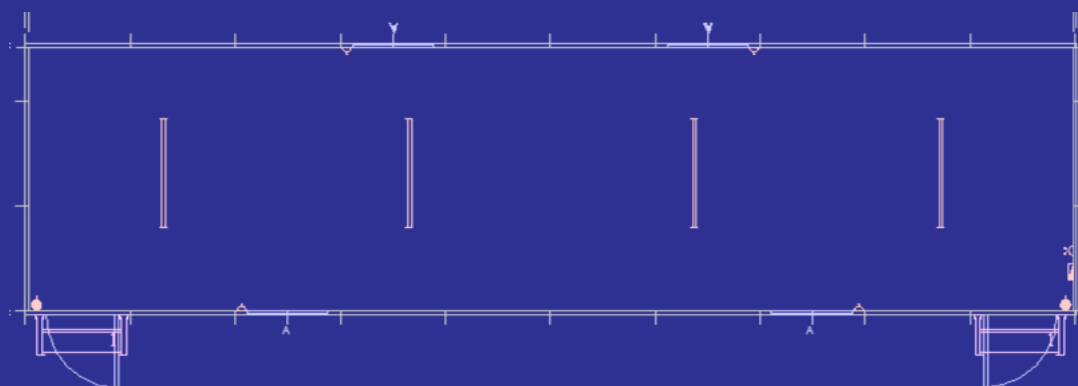

Single Office Large Unit (12m x 3m)

R179,999.00 Excluding Vat (Ex-Works) Johannesburg