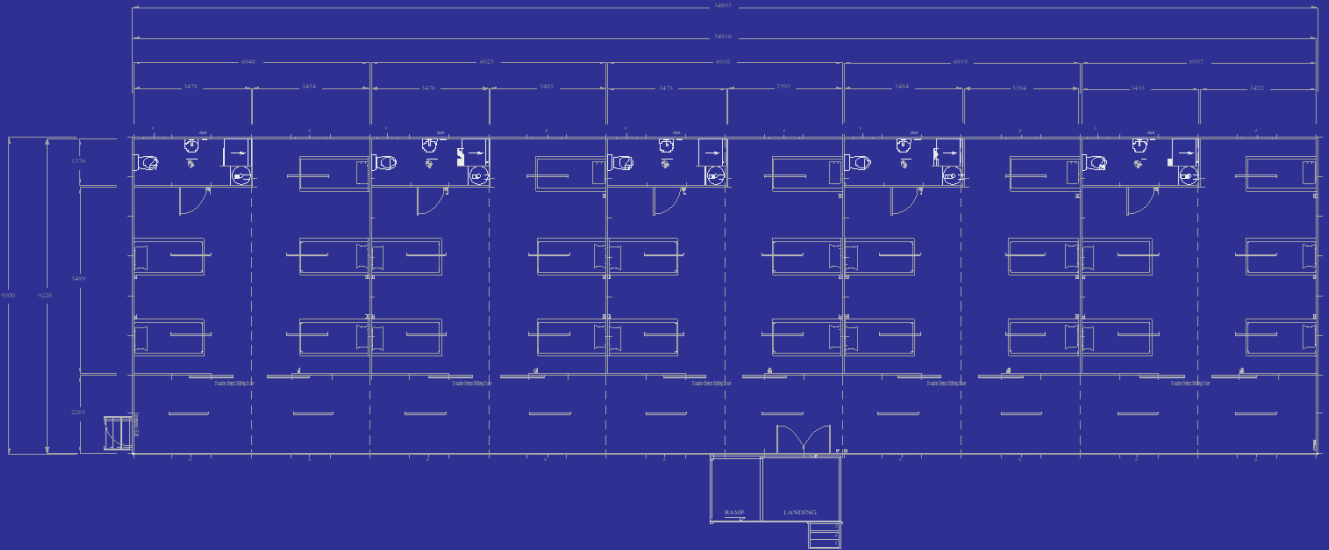

25 Man Isolation Ward (34m x 9m)

R2,199,999.00 Excluding Vat (Ex-Works) Johannesburg

12 Man Quarantine Ward (23m x 7m)

R1,099,999.00 Excluding Vat (Ex-Works) Johannesburg

Prices subject to Kwikspace Standard Terms and Conditions, Discount on volumes can be agreed

Testing Station Unit (6m x 3m)

R119,999.00 Excluding Vat (Ex-Works) Johannesburg

4 Man Quarantine Unit (12m x 3m)

R349,999.00 Excluding Vat (Ex-Works) Johannesburg

Male & Female Ablution (6m x 3m)

R179,999.00 Excluding Vat (Ex-Works) Johannesburg

Male & Female Ablution Unit (12m x 3m)

R299,999.00 Excluding Vat (Ex-Works) Johannesburg

Admin Office Unit (12m x 7m)

R499,999.00 Excluding Vat (Ex-Works) Johannesburg

Single Office Small (6m x 3m)

R99,999.00 Excluding Vat (Ex-Works) Johannesburg