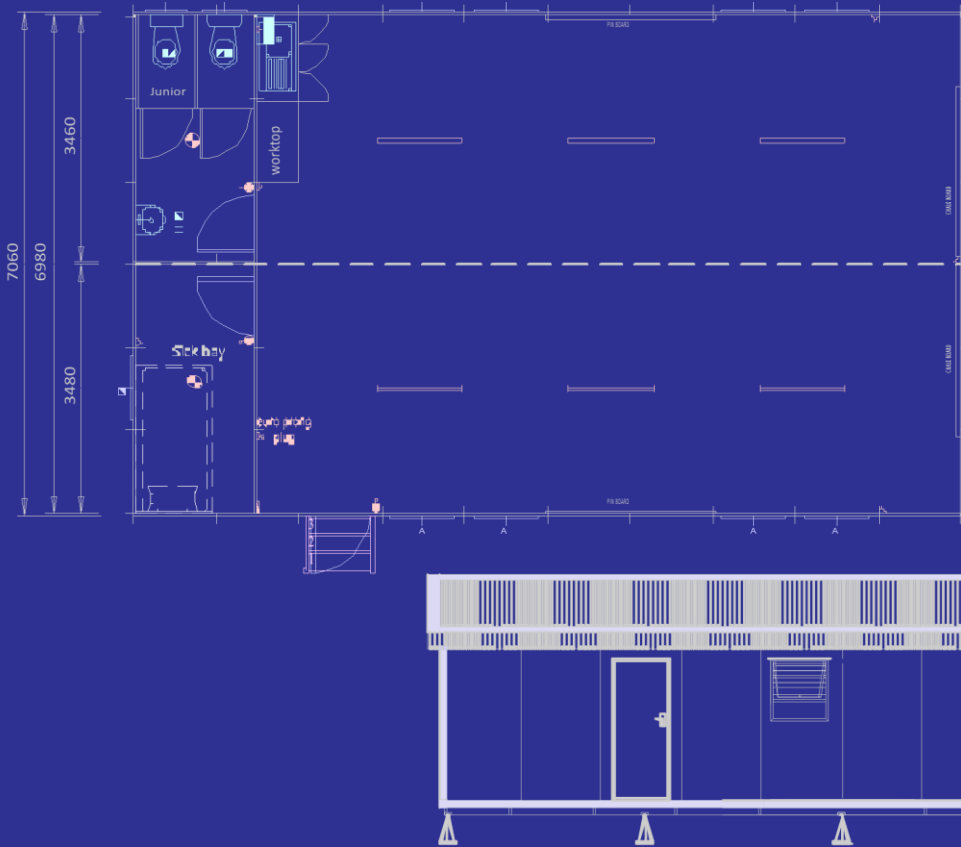

Classroom (7m x 7m)

R269,999.00 Excluding Vat (Ex-Works) Johannesburg

Classroom (8m x 7m)

R299,999.00 Excluding Vat (Ex-Works) Johannesburg

Prices subject to Kwikspace Standard Terms and Conditions, Discount on volumes can be agreed

Grade R Classroom Unit (12m x 7m)

R479,999.00 Excluding Vat (Ex-Works) Johannesburg

Social Distancing Classroom (15m x 7m)

R599,999.00 Excluding Vat (Ex-Works) Johannesburg