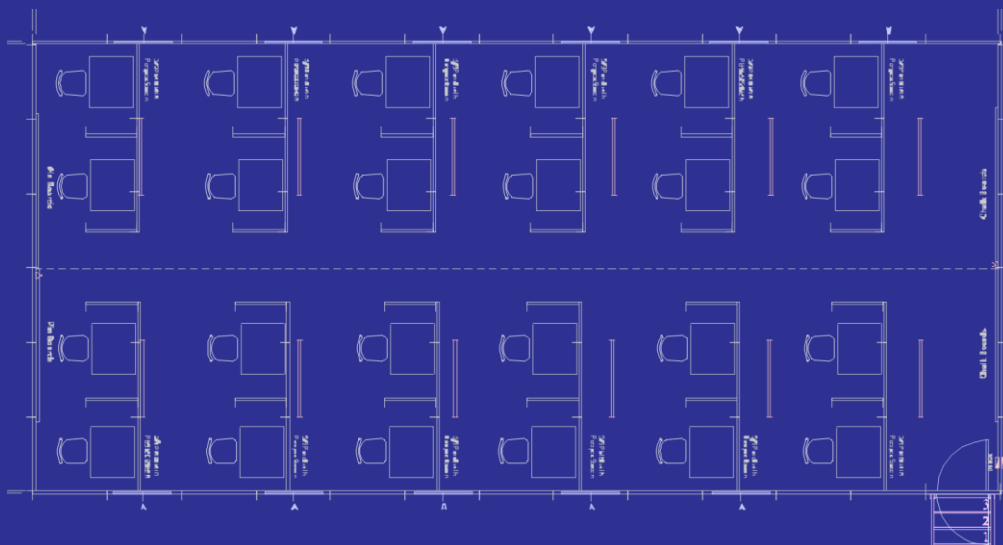

Classroom (7m x 7m)

R269,999.00 Excluding Vat (Ex-Works) Johannesburg

Classroom (8m x 7m)

R299,999.00 Excluding Vat (Ex-Works) Johannesburg

Prices subject to Kwikspace Standard Terms and Conditions, Discount on volumes can be agreed

Grade R Classroom Unit (12m x 7m)

R479,999.00 Excluding Vat (Ex-Works) Johannesburg

Social Distancing Classroom (15m x 7m)

R599,999.00 Excluding Vat (Ex-Works) Johannesburg