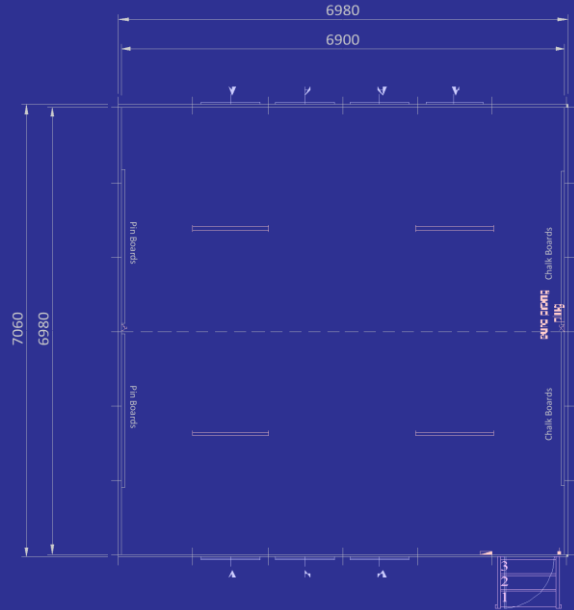

Classroom (7m x 7m)

R269,999.00 Excluding Vat (Ex-Works) Johannesburg

Classroom (8m x 7m)

R299,999.00 Excluding Vat (Ex-Works) Johannesburg

Prices subject to Kwikspace Standard Terms and Conditions, Discount on volumes can be agreed

Grade R Classroom Unit (12m x 7m)

R479,999.00 Excluding Vat (Ex-Works) Johannesburg

Social Distancing Classroom (15m x 7m)

R599,999.00 Excluding Vat (Ex-Works) Johannesburg