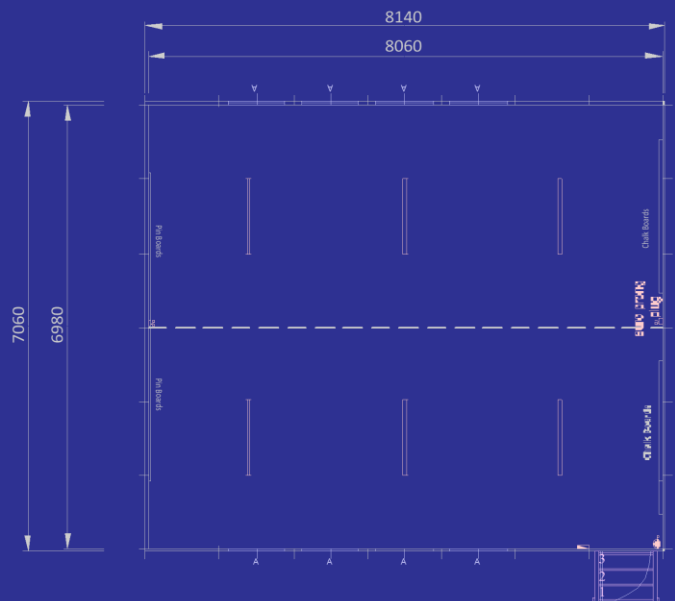

Classroom (7m x 7m)

R269,999.00 Excluding Vat (Ex-Works) Johannesburg

Classroom (8m x 7m)

R299,999.00 Excluding Vat (Ex-Works) Johannesburg

Prices subject to Kwikspace Standard Terms and Conditions, Discount on volumes can be agreed

Grade R Classroom Unit (12m x 7m)

R479,999.00 Excluding Vat (Ex-Works) Johannesburg

Social Distancing Classroom (15m x 7m)

R599,999.00 Excluding Vat (Ex-Works) Johannesburg